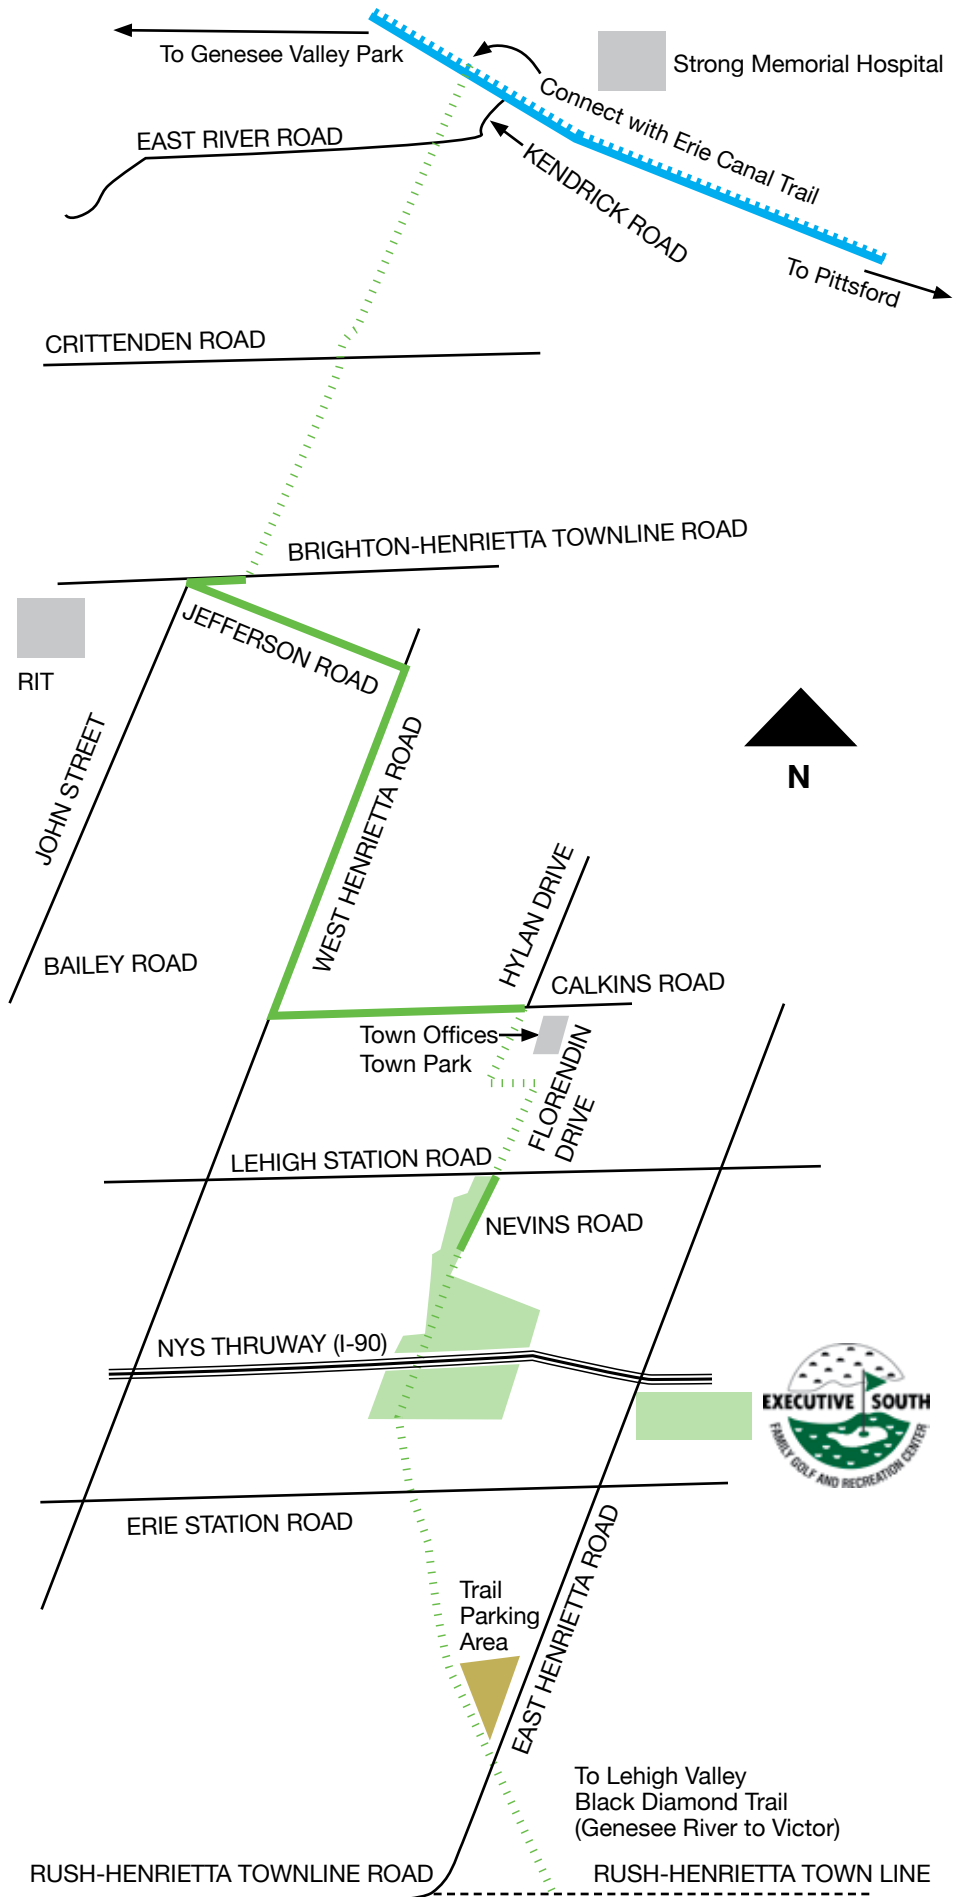

Lehigh Valley Multi-Use Trail (North Branch)

	Roadside trail
	Stone dust trail
	Erie Canal Trail
	Road

(distances are approximate)

Carry-in, Carry-out

You must take all your garbage with you for disposal after leaving the park.

Leash All Pets

All pets must be leashed, and you are responsible for cleaning up after your pet.

No Glass

Do not bring glass bottles onto the trail.

www.henriettafoundation.org
(585) 334-1300

©2012 Henrietta Foundation Inc.